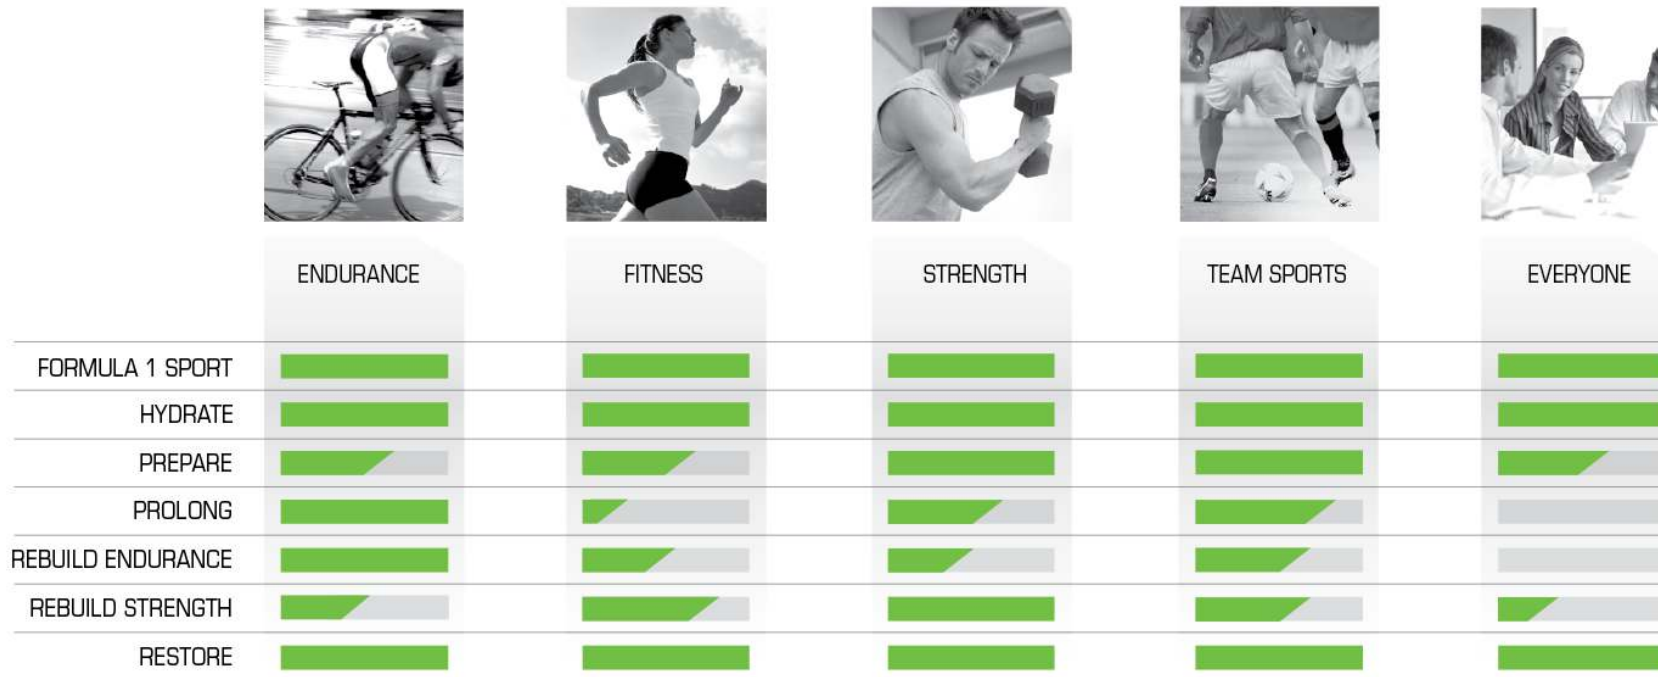

Customizable Product Line

Product Use Guide by activity

Bars indicate the relative need for each product – from low to high – depending on your activity, training, performance and recovery