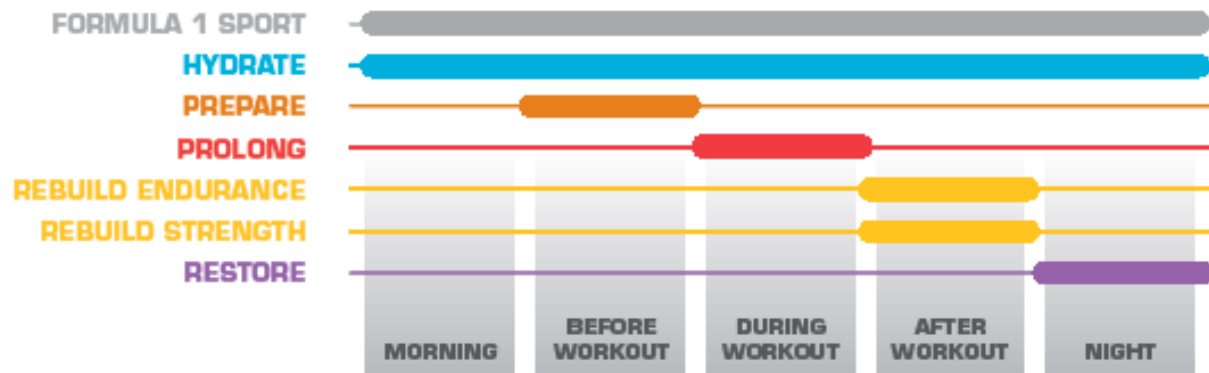

HERBALIFE24 PRODUCT LINE